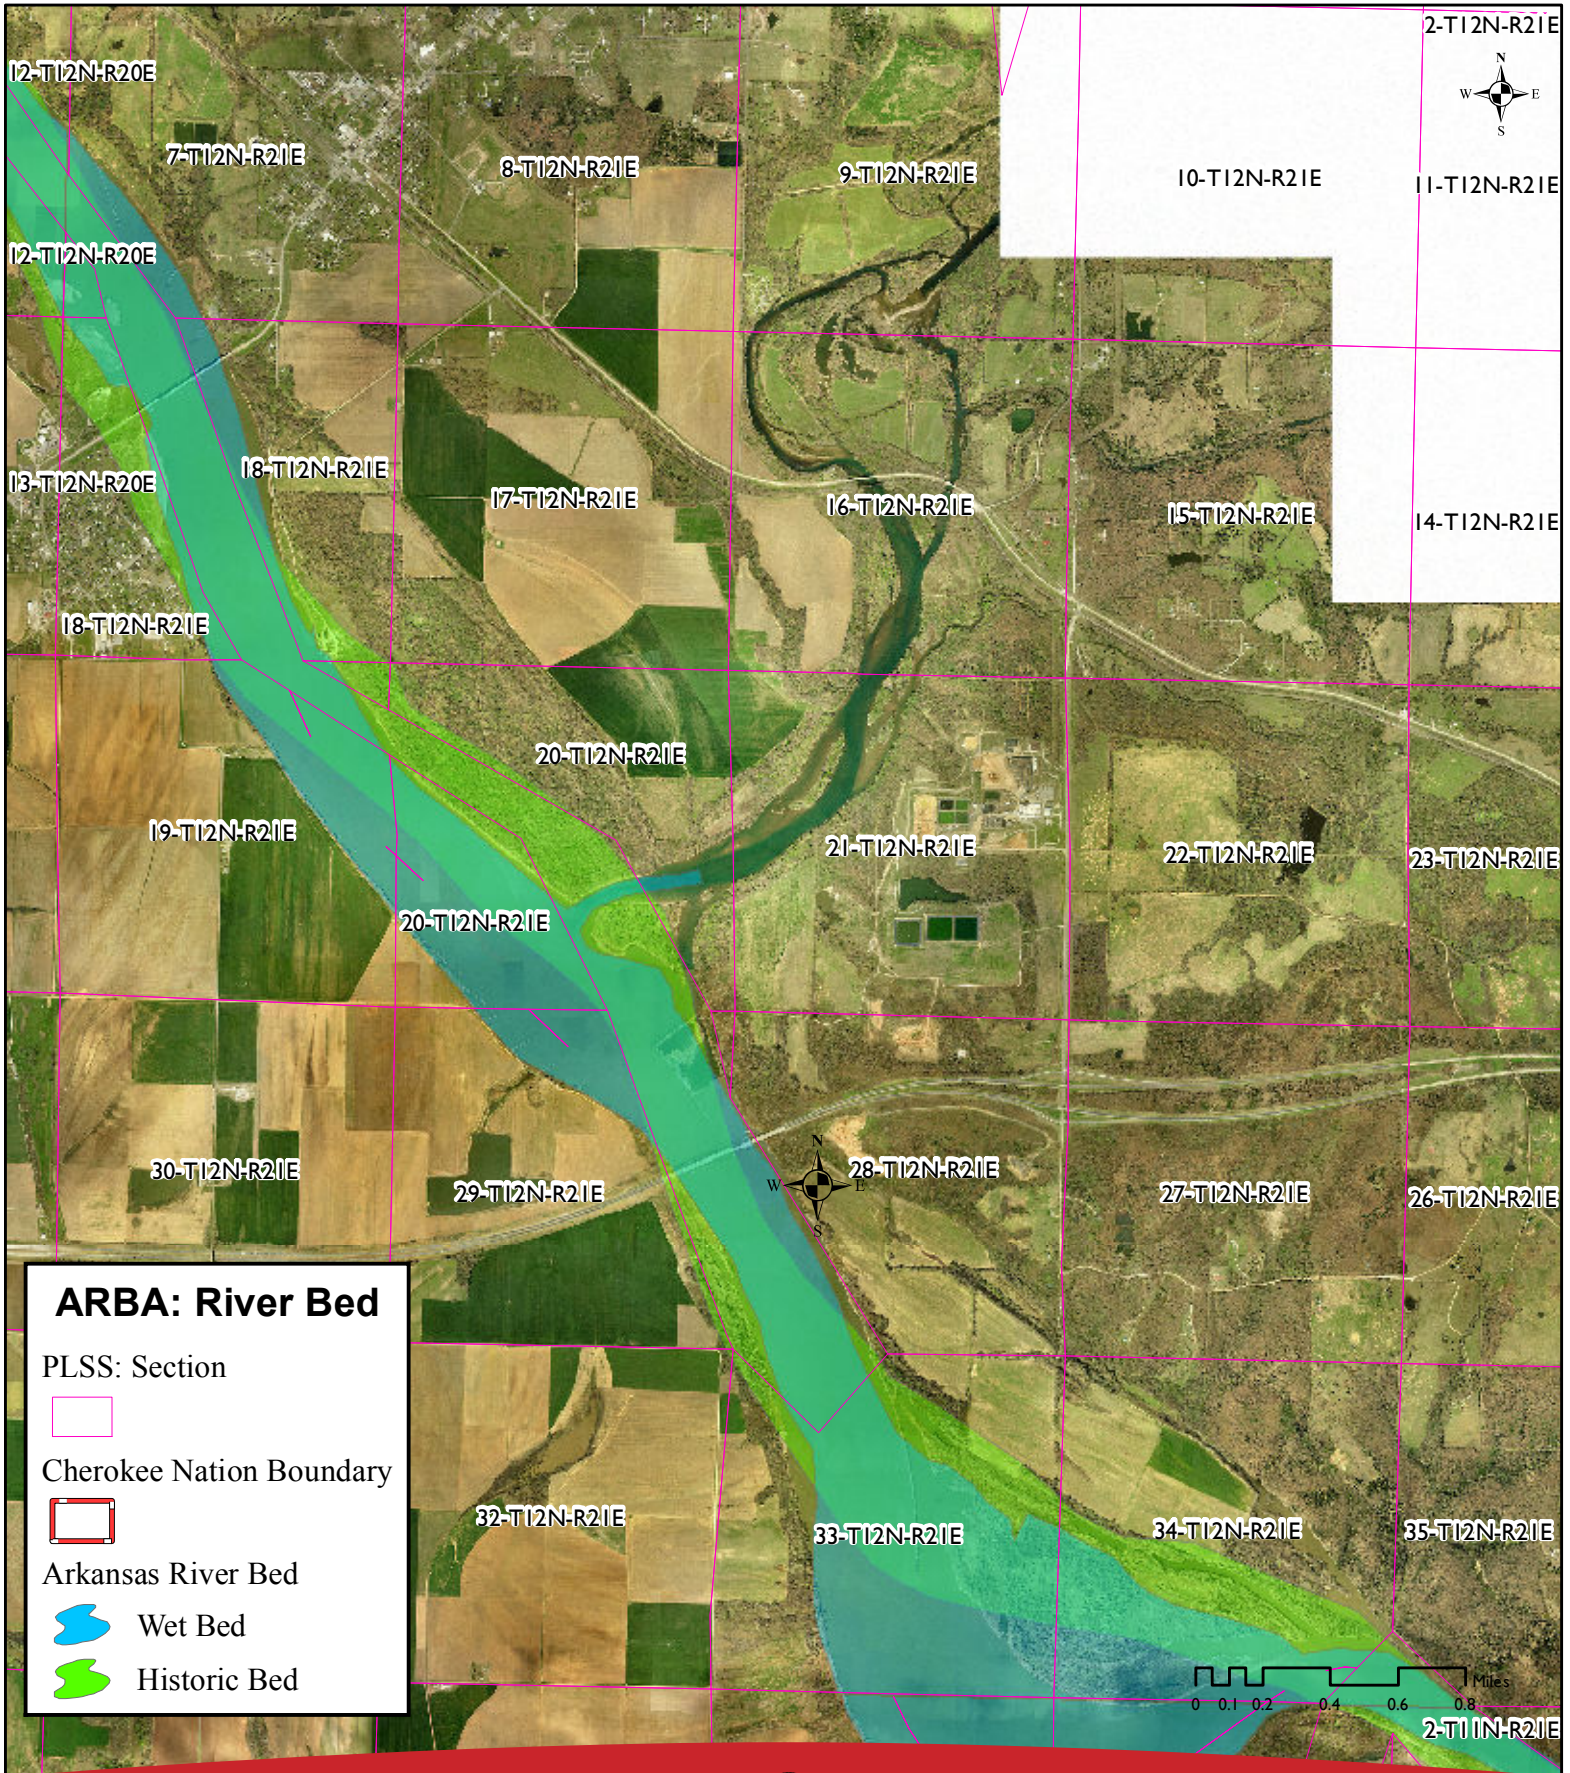

# Arkansas River Bed T12N R21E

CW79 DEP  
CHEROKEE NATION®