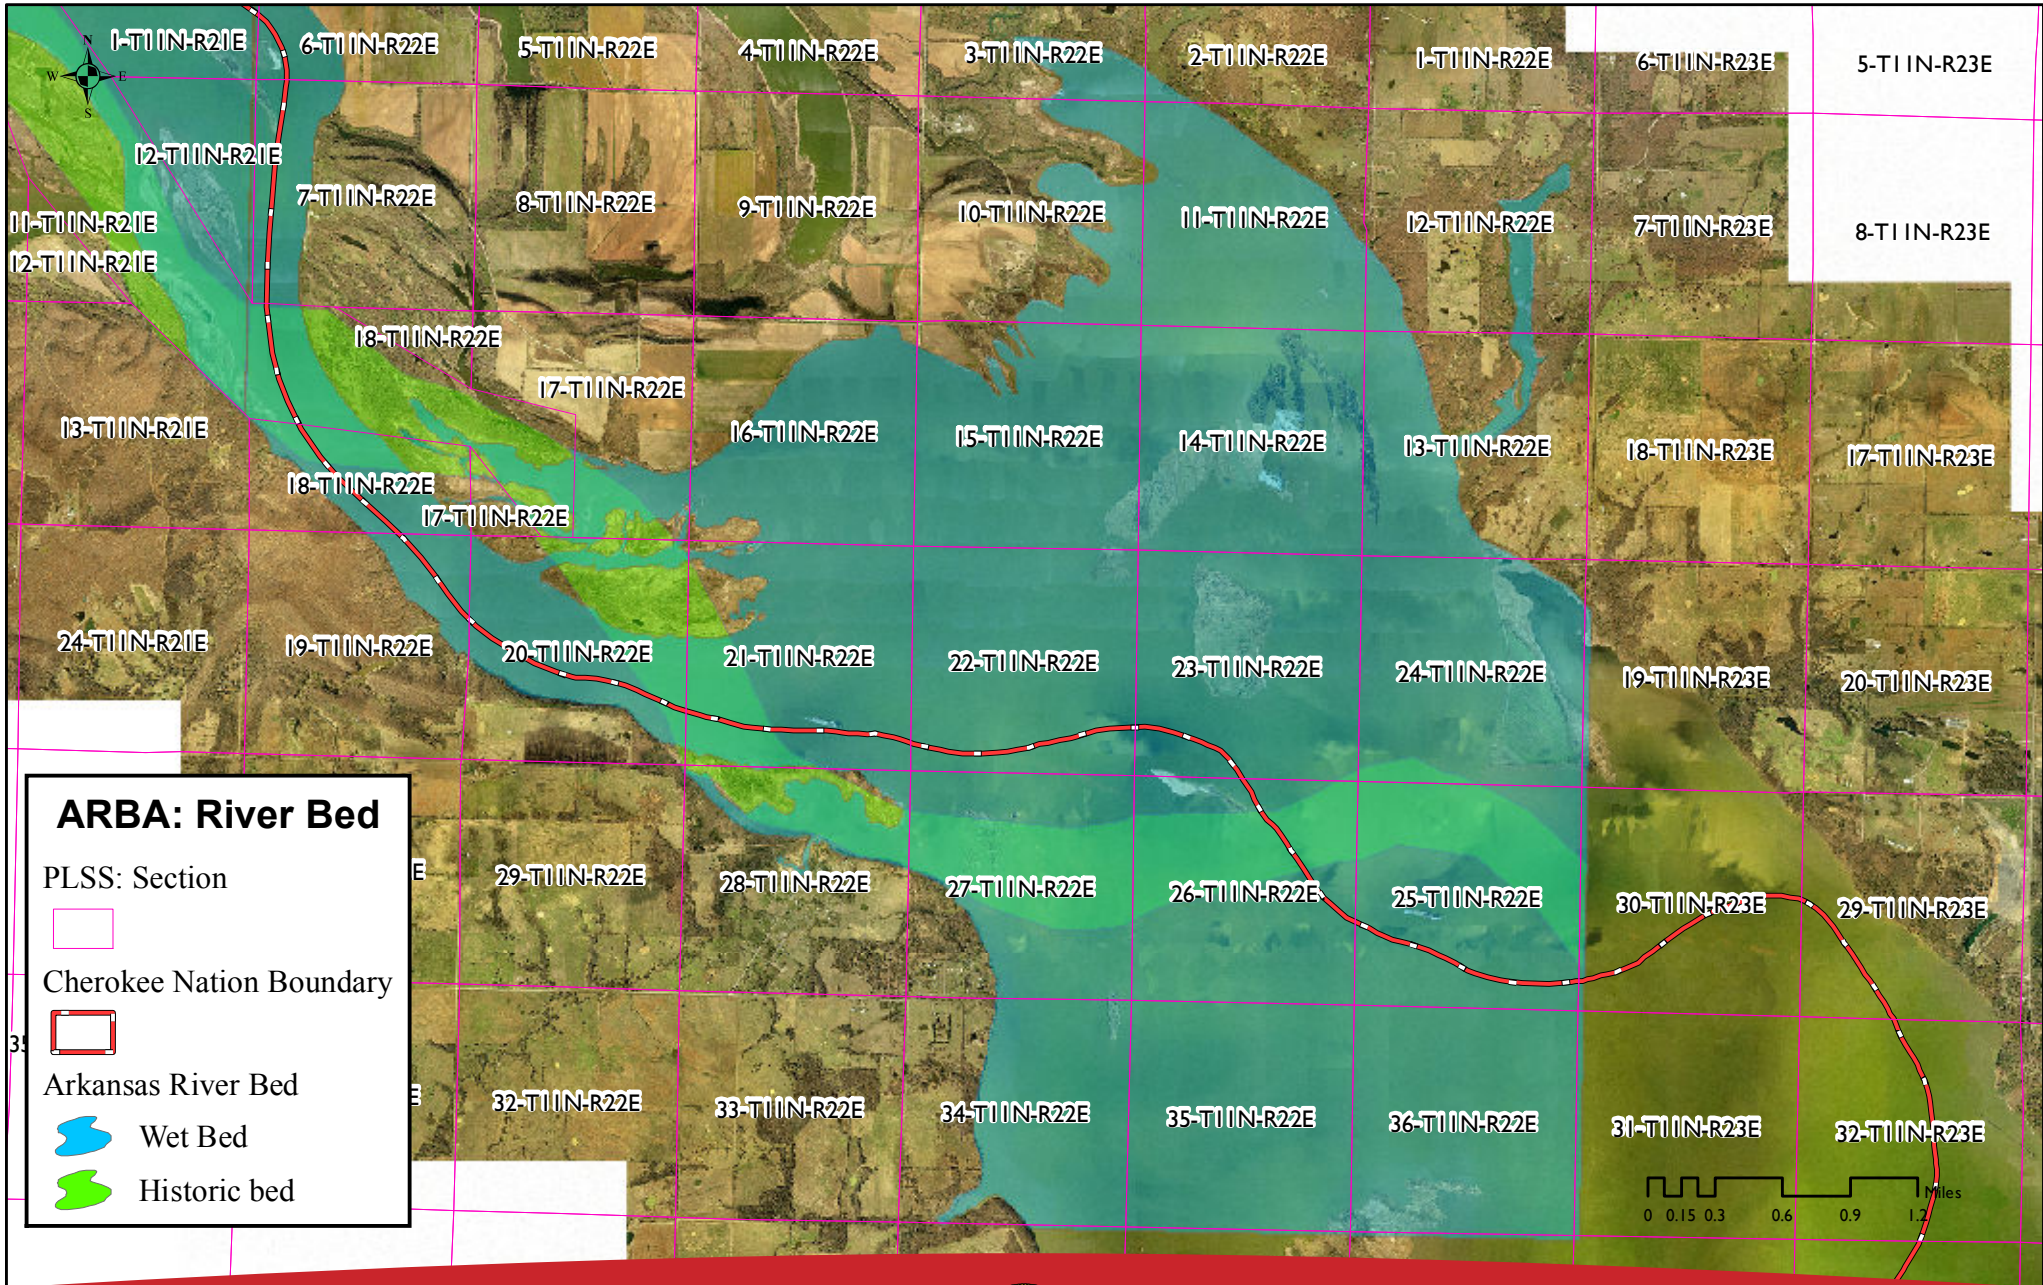

# Arkansas River Bed T11N R22E

GW39 D&F  
CHEROKEE NATION®