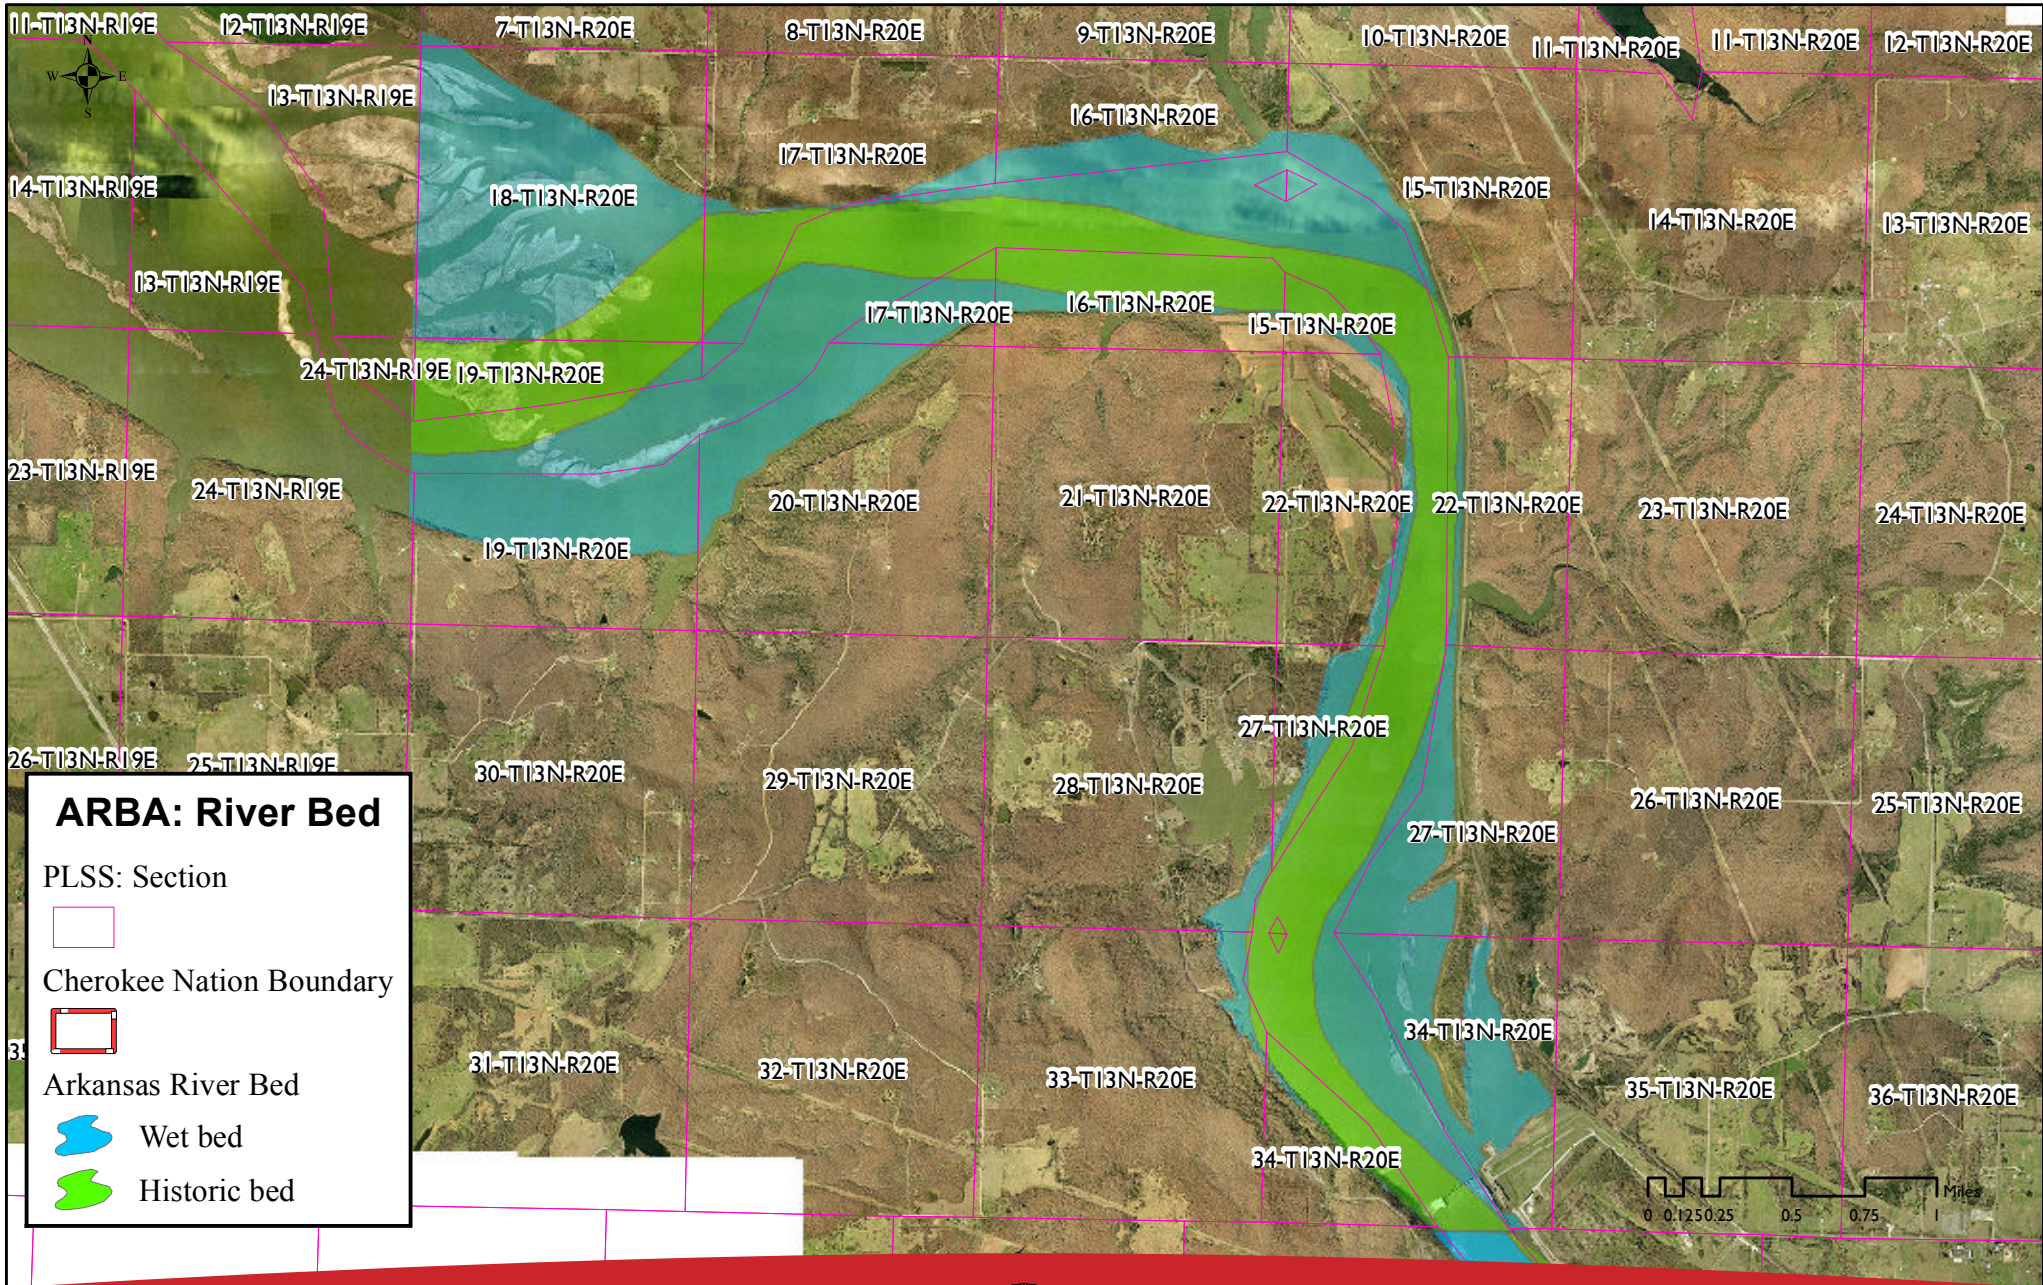

Arkansas River Bed T13N R20E

GW20 DEP
CHEROKEE NATION®